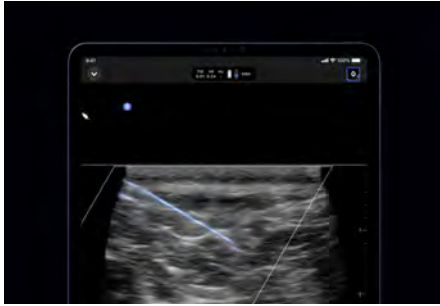

Improved shallow and mid-depth resolution.

Get a clearer picture for more easily interpretable scans.

Wider field of view.

A broad field of view enables visualization of full organs on one plane.

Do more with less.

Maneuver around smaller animals and areas with a 15% smaller probe head and 10% shorter probe.

Sharper imaging.

Faster answers.

Expedite care timelines and help improve outcomes with more actionable insights in your clinic.

Abdominal small-animal.

Optimized abdominal image quality for confident kidney-length measurement.

Bladder assessment and treatment.

Measure bladder wall thickness and identify urinary stones and masses with the optimized bladder preset.

MSK equine.

Rule out cortical deviations with sharper bone surface imaging.

Abdominal small-animal
kidney measurement

Precise guidance. **Confident procedures.**

NEW Needle Viz™ technology: on-screen needle visualization for precise aspirates and injections.