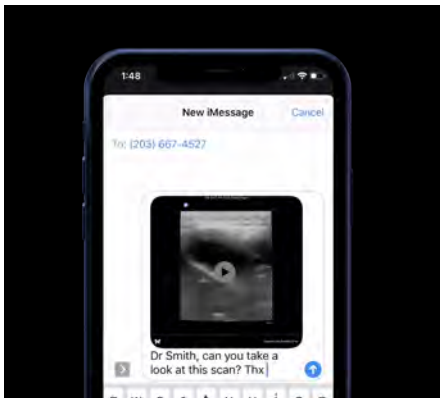

Connected care.

- Easily share studies with your clients via text or email.
- Automatically integrate scans into any existing system with a secure DICOM connection.
- Use TeleGuidance™ to give or receive ultrasound guidance remotely.

Start your scanning **education** on day one.

Begin your POCUS journey with expert-taught tutorials, right in the Butterfly app.